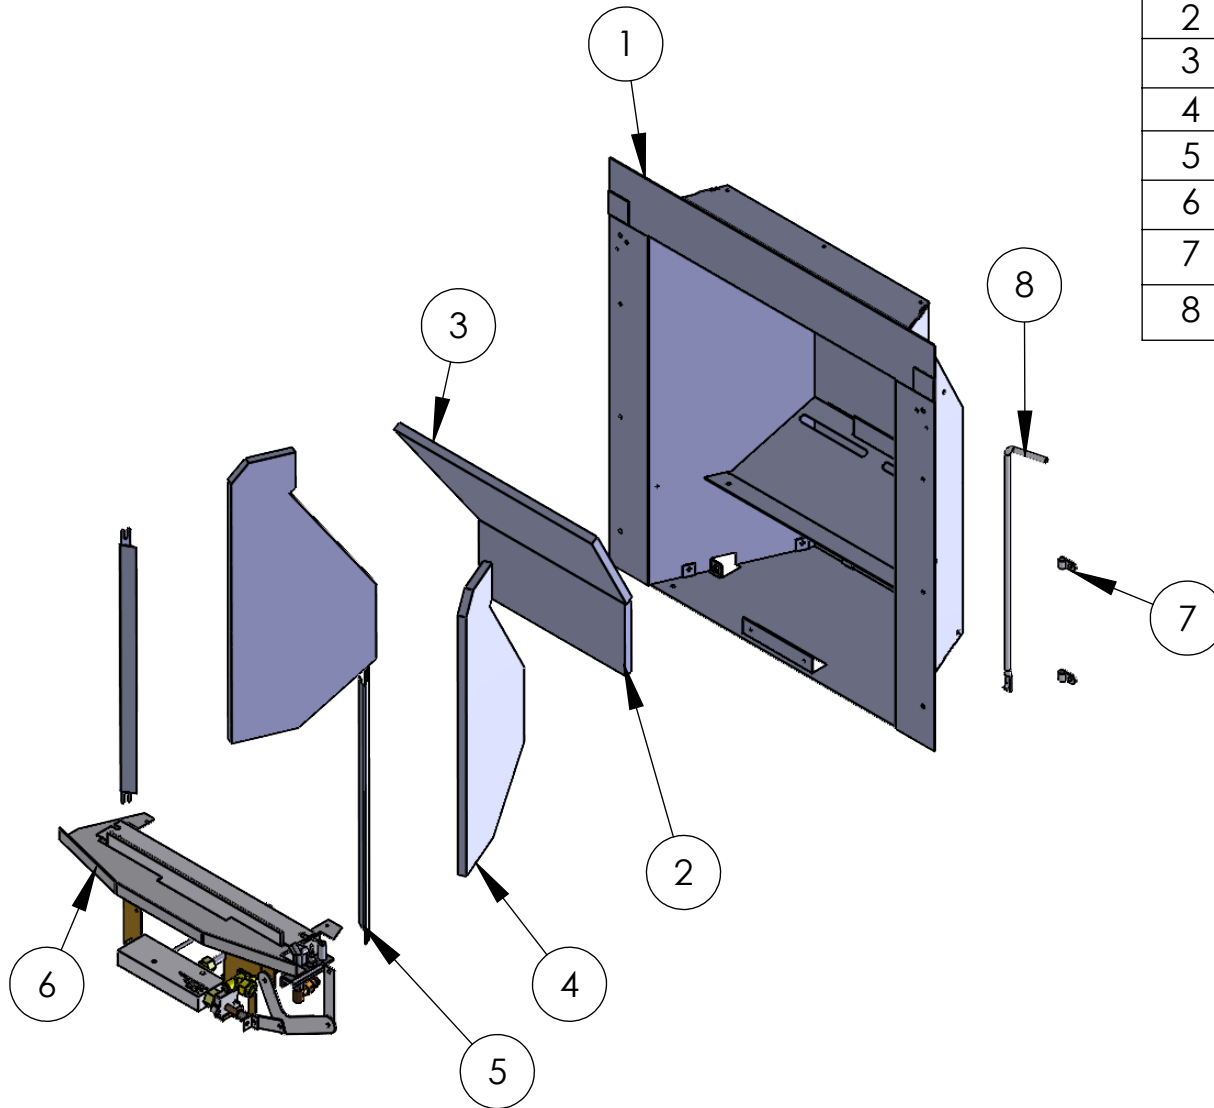

2000 Plus Low Lintel Assembly

ITEM NO.	Description	Part Number	QTY.
1	firebox	6626	1
2	Rear Board	6628	1
3	Upper Rear Board	5010	1
4	Side Liner Board	LH:6629 / RH:6630	2
5	side liner retainer	6627	2
6	burner tray assembly	A-0551	1
7	Slide Clip	2569	2
8	Slide Rod Assembly	2922	1

2000 Plus low lintel Slide Tray

ITEM NO.	Description	Part Number	QTY.
1	Burner Support	5001	1
2	Valve Bracket	5005	1
3	Slide Valve	2542	1
4	Pilot Pipe	5018	1
5	Oxy Pilot Assy	6952	1
6	Injector Pipe	5017	1
7	Injector	2108	1
8	inlet pipe	2566	1
9	Pressure Test point	1035	1
10	Spindle Sleeve	2610	1
11	Bell Crank	3919	1
12	Short Link	4229	1
13	Valve Link	4228	1
14	Long Link	2559	1
15	Silencer	4302	1
16	burner Bar	3051	1