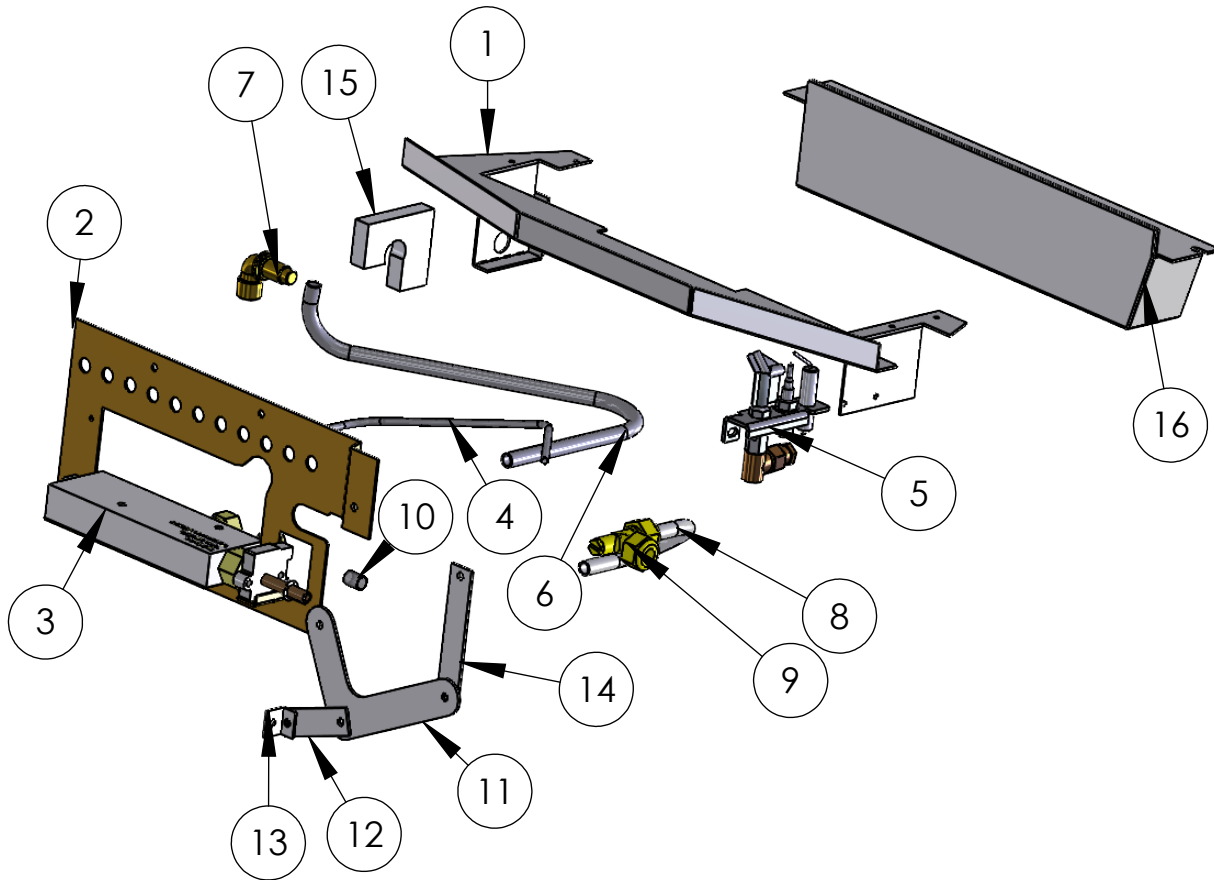

2000 Plus Low Lintel Assembly

ITEM NO.	Description	Part Number	QTY.
1	firebox	6626	1
2	Rear Board	6628	1
3	Upper Rear Board	5010	1
4	Side Liner Board	LH:6629 / RH:6630	2
5	side liner retainer	6627	2
6	burner tray assembly	A-0551	1
7	Slide Clip	2569	2
8	Slide Rod Assembly	2922	1

2000 Plus low lintel Slide Tray

ITEM NO.	Description	Part Number	QTY.
1	Burner Support	5001	1
2	Valve Bracket	5005	1
3	Slide Valve	2542	1
4	Pilot Pipe	5018	1
5	Oxy Pilot Assy	6952	1
6	Injector Pipe	5017	1
7	Injector	2108	1
8	inlet pipe	2566	1
9	Pressure Test point	1035	1
10	Spindle Sleeve	2610	1
11	Bell Crank	3919	1
12	Short Link	4229	1
13	Valve Link	4228	1
14	Long Link	2559	1
15	Silencer	4302	1
16	burner Bar	3051	1